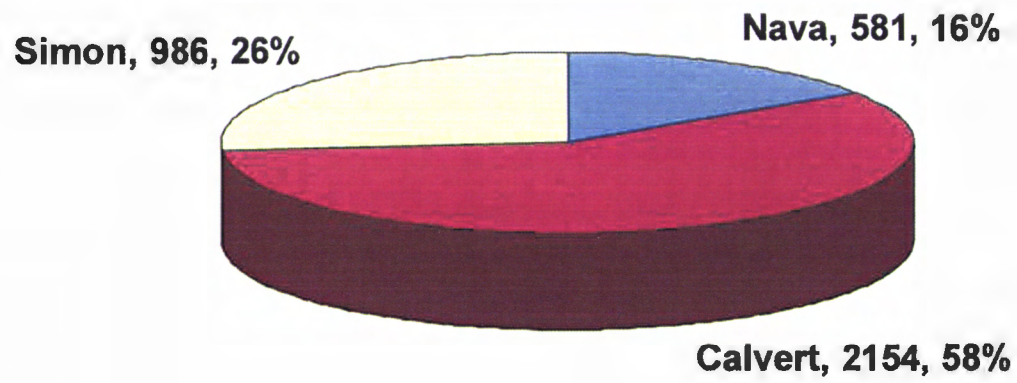

District #4

	Mayor			Councilor
	Kepler	Chavez	Coss	Trujillo
Total	1220	203	1967	2591
	36.0%	6.0%	58.0%	

Total Mayoral Votes

	Kepler	Chavez	Coss
	4372	1035	7467

Mayoral Official Results

District #1 Councilor Official Results