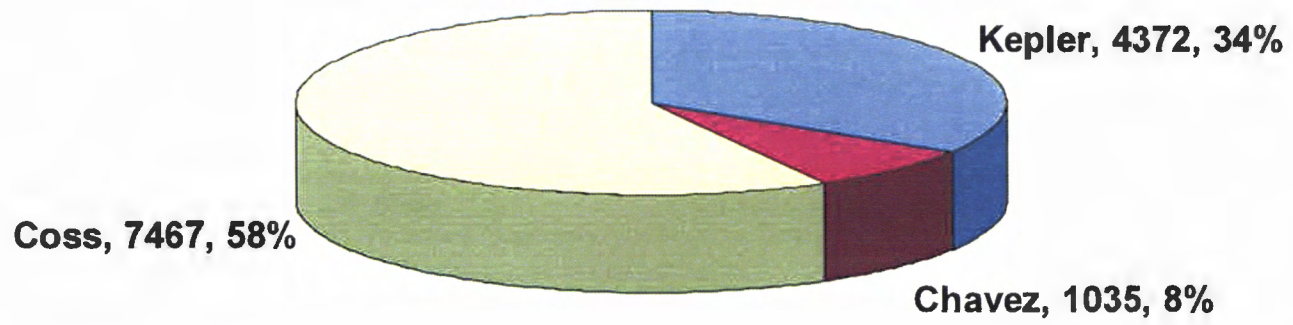

Mayoral Official Results