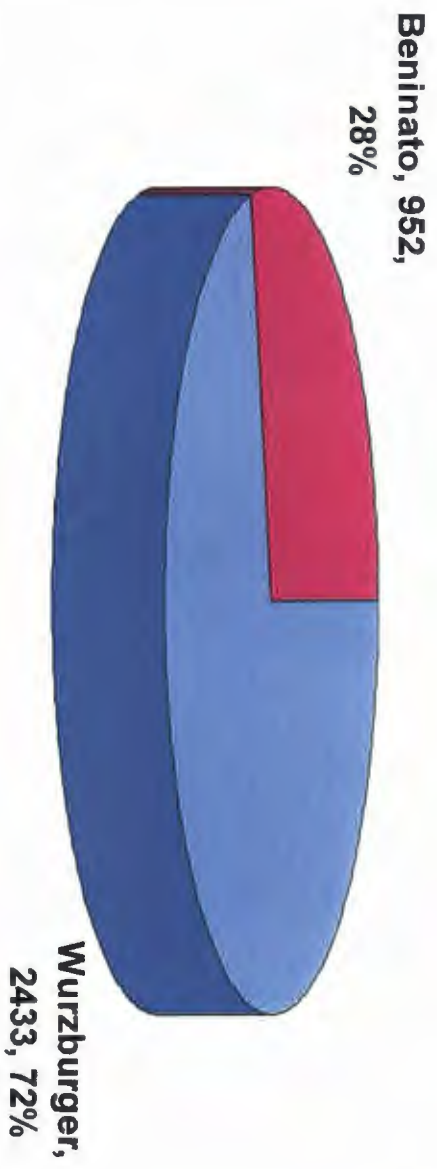

City of Santa Fe Regular Municipal Election -- March 2, 2010 -- Official Results

District #1		Mayor			Councilor		
Precincts	Poll Locations	Kepler	Chavez	Coss	Nava	Calvert	Simon
8, 10	Ft. Marcy Complex	236	19	302	38	329	166
9, 28	Ft. Marcy Complex	90	41	198	40	187	87
11, 20	Gonzales Elementary	162	68	403	108	398	117
21, 83	Gonzales Elementary	165	35	223	56	245	109
22	Ft. Marcy Complex	83	29	156	63	121	78
24, 25	Alameda Middle School	104	40	232	102	179	89
26, 27	Alvord Elementary	107	37	168	65	118	116
30	Ft. Marcy Complex	114	13	174	31	170	88
Absentee/Mail	City Hall	76	22	108	37	126	39
Early/M-100	City Hall	161	15	257	41	281	97
		Kepler	Chavez	Coss	Nava	Calvert	Simon
	Total	1298	319	2221	581	2154	986
	% by District	33.8%	8.3%	57.9%	15.6%	57.9%	26.5%

District #4

	Mayor			Councilor
	Kepler	Chavez	Coss	Trujillo
Total	1220	203	1967	2591
	36.0%	6.0%	58.0%	

Total Mayoral Votes

	Kepler	Chavez	Coss
	4372	1035	7467

Mayoral Official Results

District #1 Councilor Official Results

District #2 Councilor Official Results

District #3 Councilor Official Results

Dominguez, 1545

District #4 Councilor Official Results

Trujillo, 2591