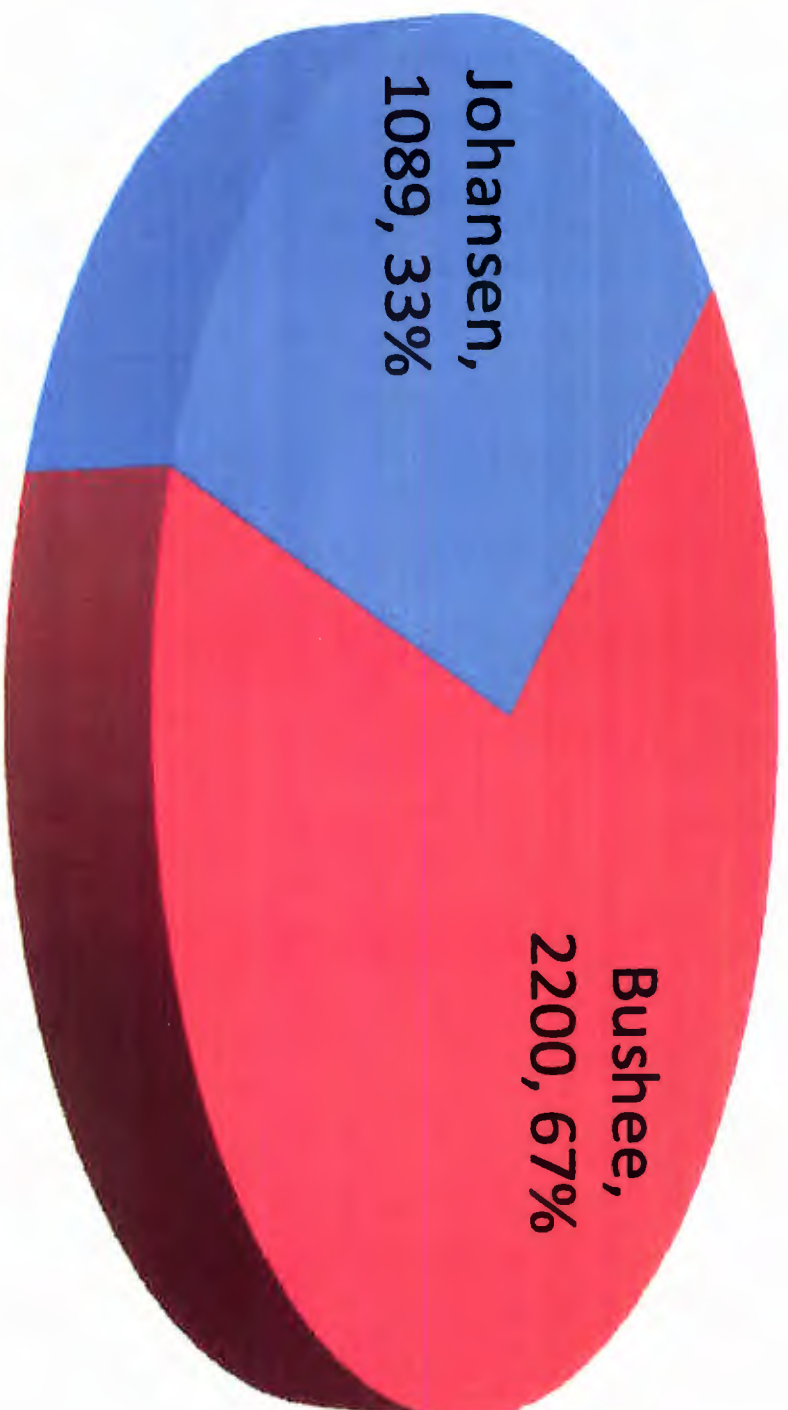

District #1 Councilor Official Results