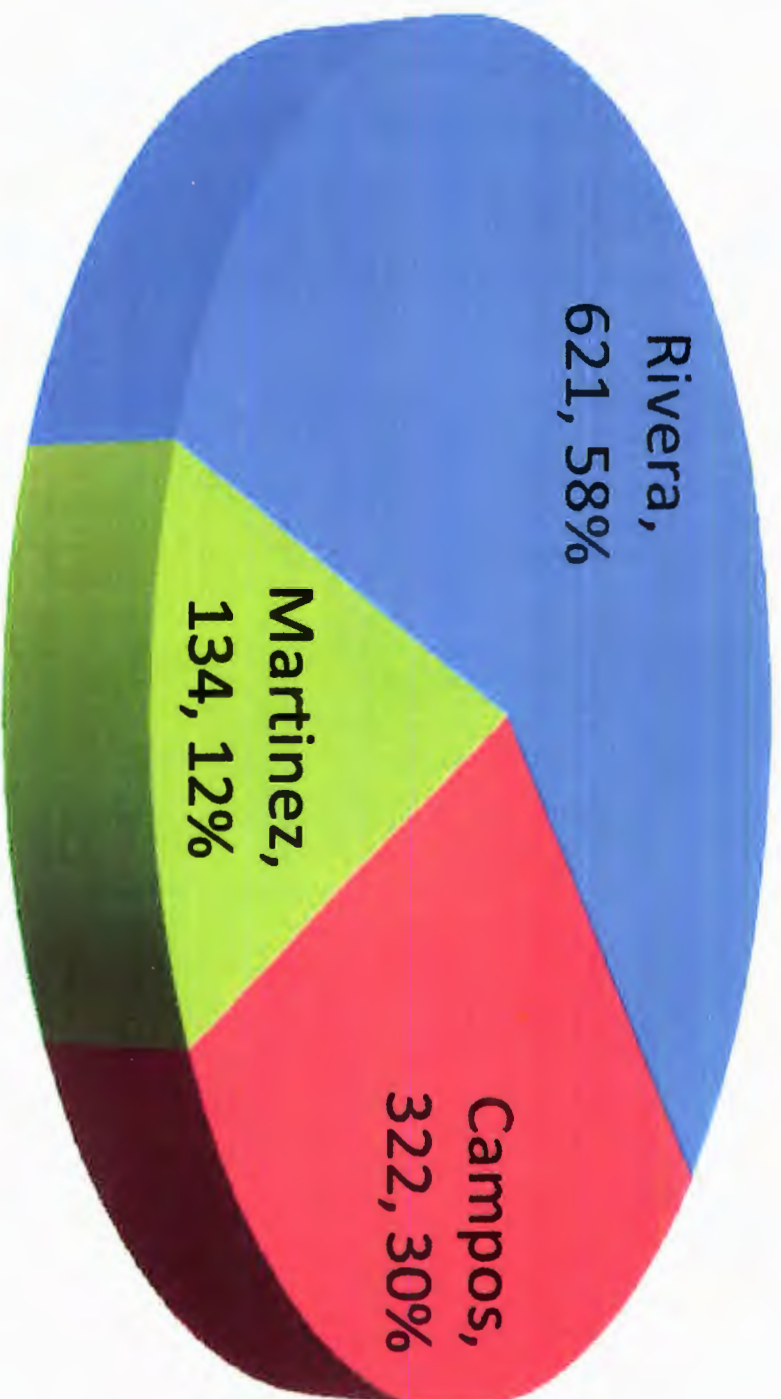

District #3 Councilor Official Results