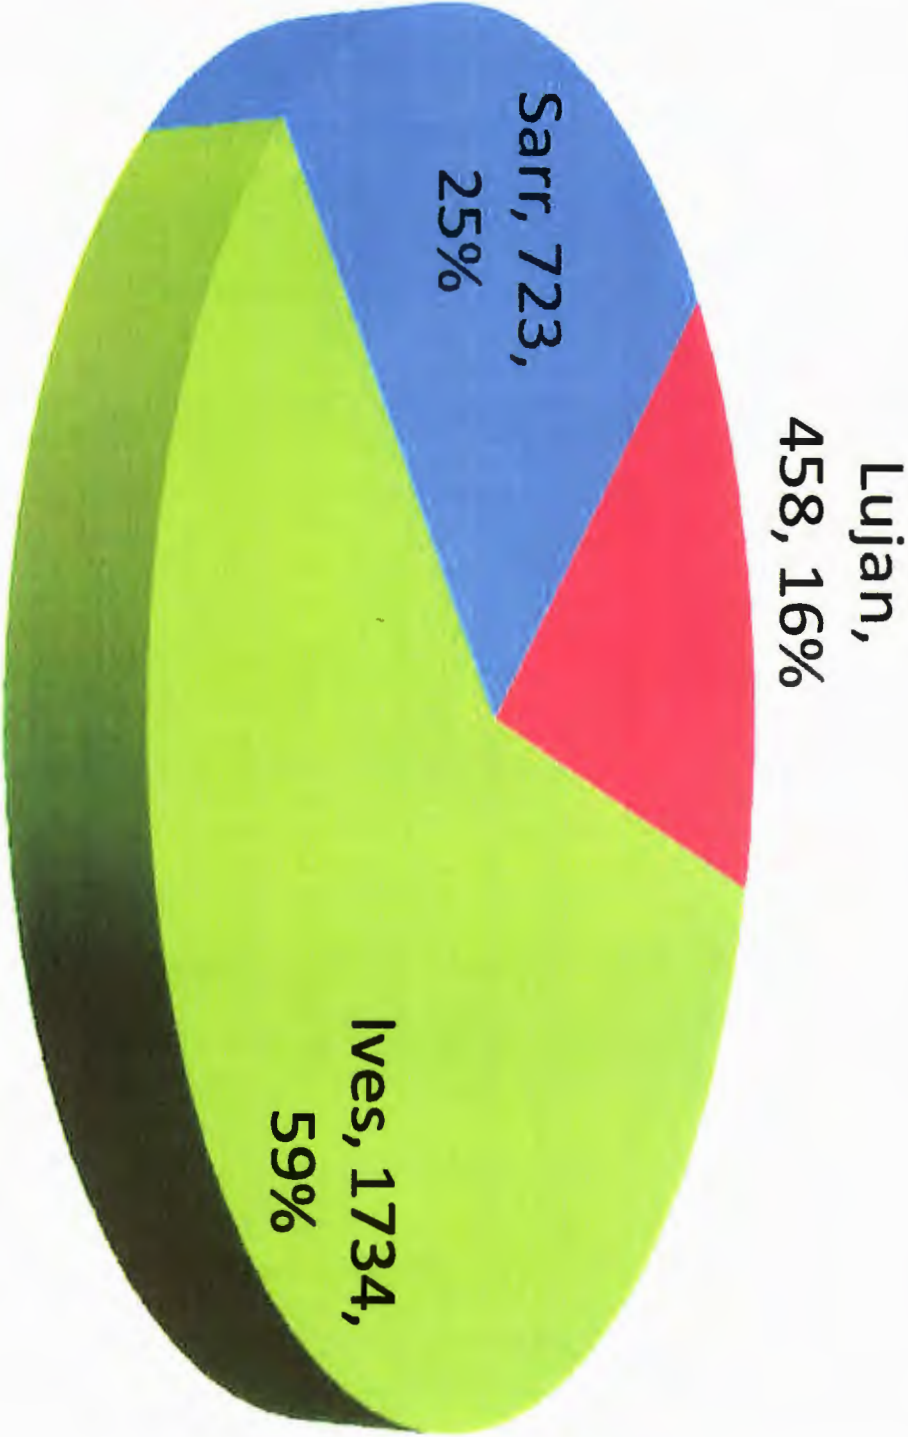

District #2 Councilor Official Results