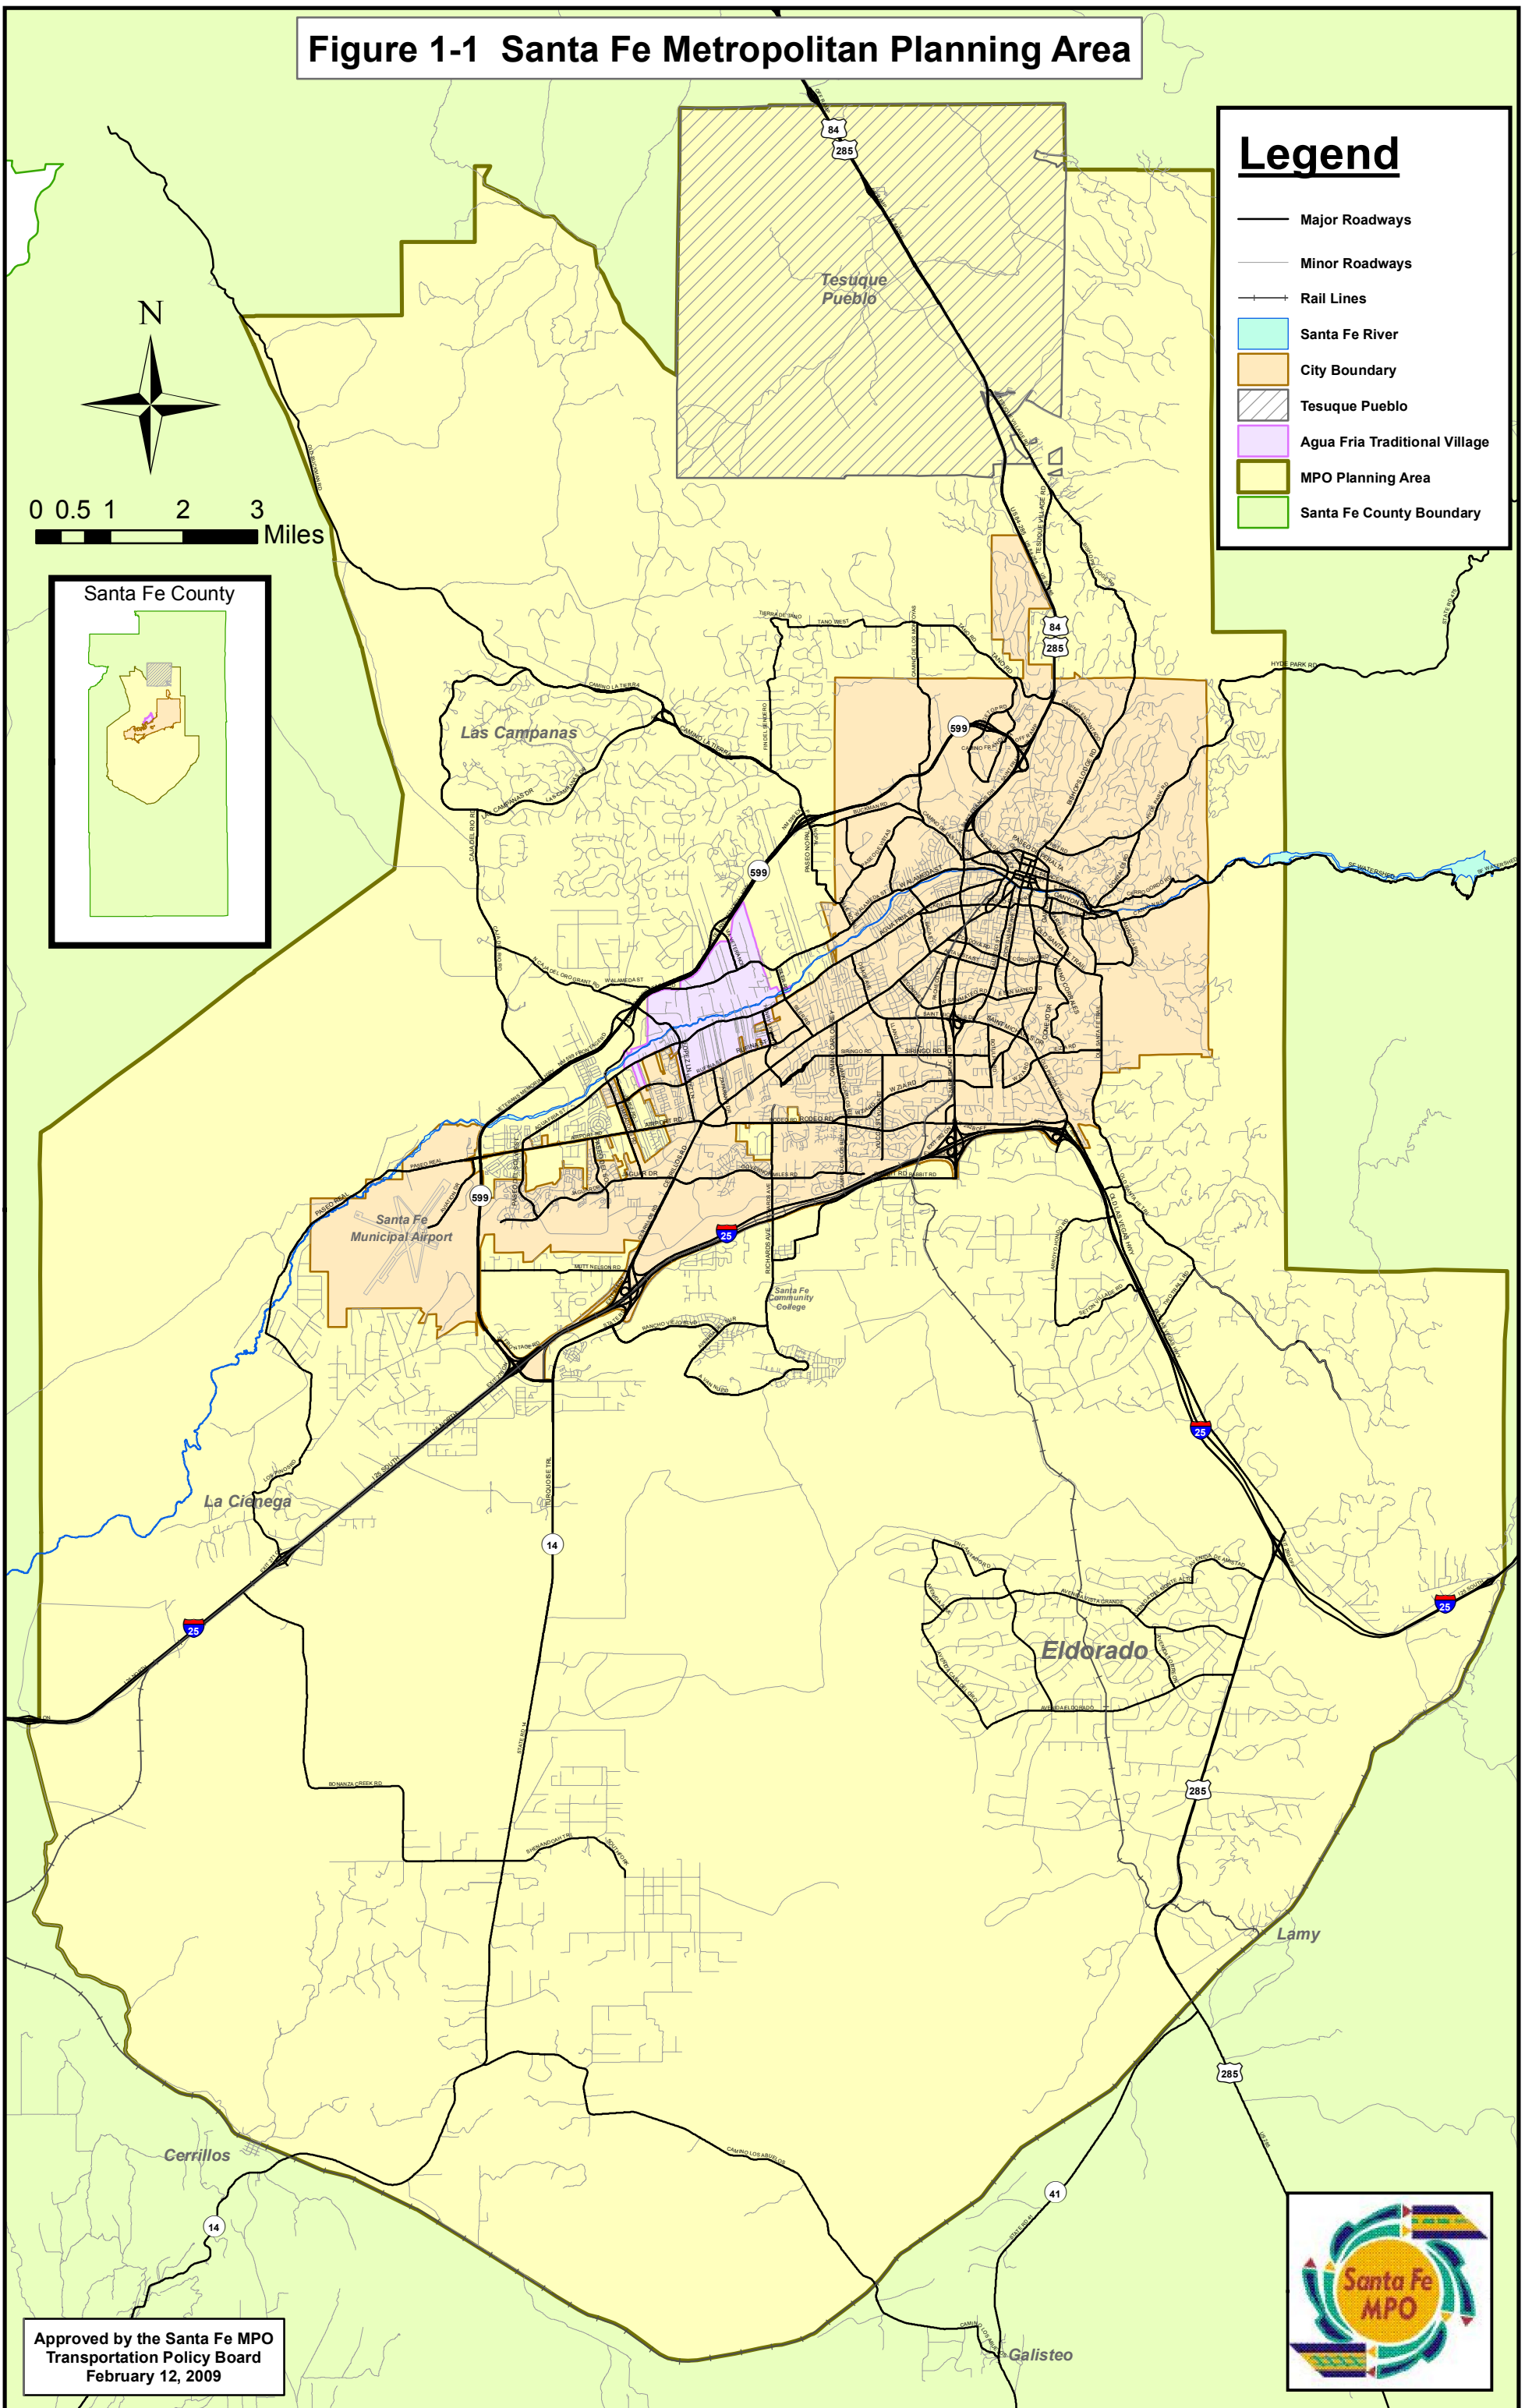

**Figure 1-1 Santa Fe Metropolitan Planning Area**

**Legend**

- Major Roadways
- Minor Roadways
- Rail Lines
- Santa Fe River
- City Boundary
- Tesuque Pueblo
- Agua Fria Traditional Village
- MPO Planning Area
- Santa Fe County Boundary

0 0.5 1 2 3 Miles

Approved by the Santa Fe MPO  
Transportation Policy Board  
February 12, 2009